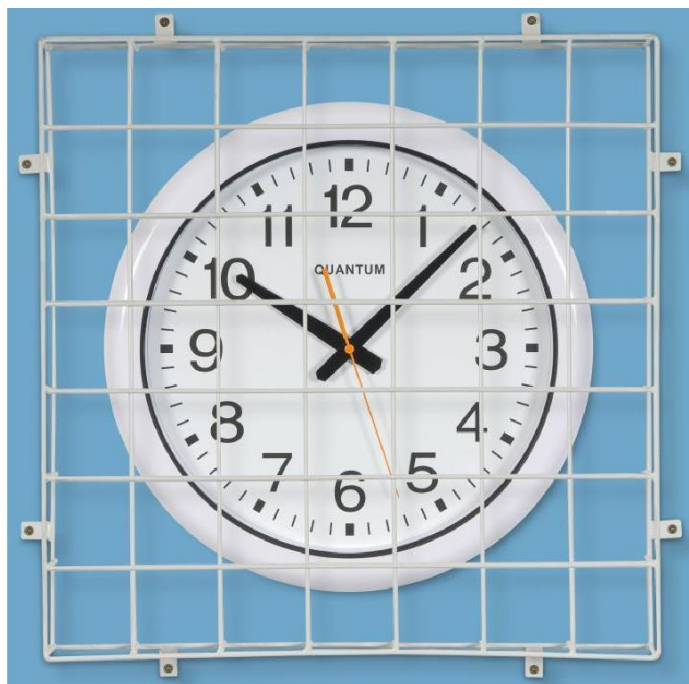

Access & Time Control Limited

Quantum 555 sweep wall clock

41cm plastic cased wall clock, fully sealed front and back with rubber gaskets

shatterproof front lens

white dial with 12 hour markings and minute track printed in black

fitted with a quartz battery movement with continuously moving bright orange sweep second hand

AA size battery supplied

Dimensions: 410mm diameter x 55mm deep

weight 1.46kg.

Can be supplied with a wire guard CS124 as shown above for protection against balls